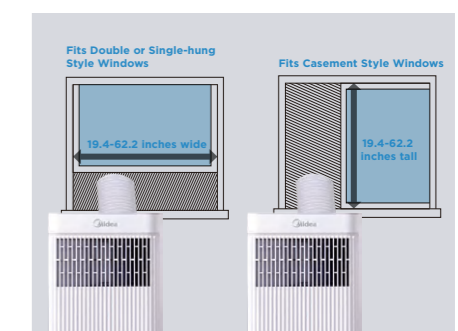

PA Model

Feature

- Caster Wheel
- Further Cooling
- Smart Control
- Quiet Operation
- Easy installation
- Sleep Mode
- 24h timer
- isense
- 3-in-1

Stay Comfortable Cooling Everywhere

Effectively cooling while simultaneously providing fan and dehumidification functions in any home, bedroom, office or cabin. Creating a relaxing and comfortable environment.

3-in-1 Comfort All Summer Long
Cools, dehumidifies & ventilates.

Stay Cool Anywhere with I-Sense Remote
Adjusts cooling power based on the remote location.

Control from Anywhere
With SmartHome App or with Google Assistant and Alexa.

Easy-to-use Digital Control Panel
3 Special cooling modes, 3 fan speeds, sleep mode, 24h-timer.

Quick & Easy Installation
Fits Sliding and Hung windows.

Accessories Included
Exhaust hose and window kit are included, no additional tools are required.