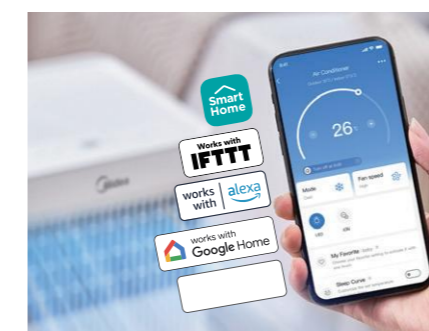

PA Model

Feature

- Caster Wheel
- Further Cooling
- Smart Control
- Quiet Operation
- Easy installation
- Sleep Mode
- 24h timer
- isense
- 3-in-1

Stay Comfortable Cooling Everywhere

Effectively cooling while simultaneously providing fan and dehumidification functions in any home, bedroom, office or cabin. Creating a relaxing and comfortable environment.

3-in-1 Comfort All Summer Long
Cools, dehumidifies & ventilates.

Stay Cool Anywhere with I-Sense Remote
Adjusts cooling power based on the remote location.

Control from Anywhere
With SmartHome App or with Google Assistant and Alexa.